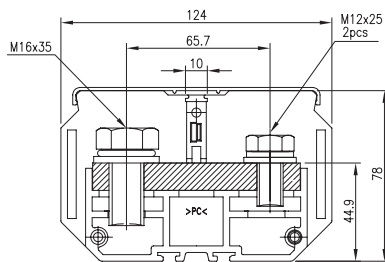

RT 1000-21

定格 Rating	AC600V 1000A
適合電線 Applicable Wire	M16:325mm ² x2 M12:325mm ² x2

適合附件 Accessories

銘板 Marking Plate	LB5
透明蓋 Cover	CO 33
鋁軌 Aluminum Rail	RA3
固定片 End Clamp	PR3-24-1SY (軌道式/Rail Type) PR4-25Y (連結式/Modular Type)