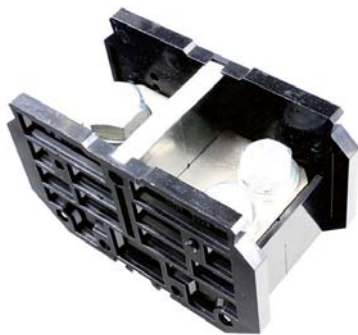

RT 1000-21

定格 Rating	AC600V 1000A
適合電線 Applicable Wire	M16:325mm ² x2 M12:325mm ² x2

適合附件 Accessories

銘板 Marking Plate	LB5
透明蓋 Cover	CO 33
鋁軌 Aluminum Rail	RA3
固定片 End Clamp	PR3-24-1SY (軌道式/Rail Type) PR4-25Y (連結式/Modular Type)